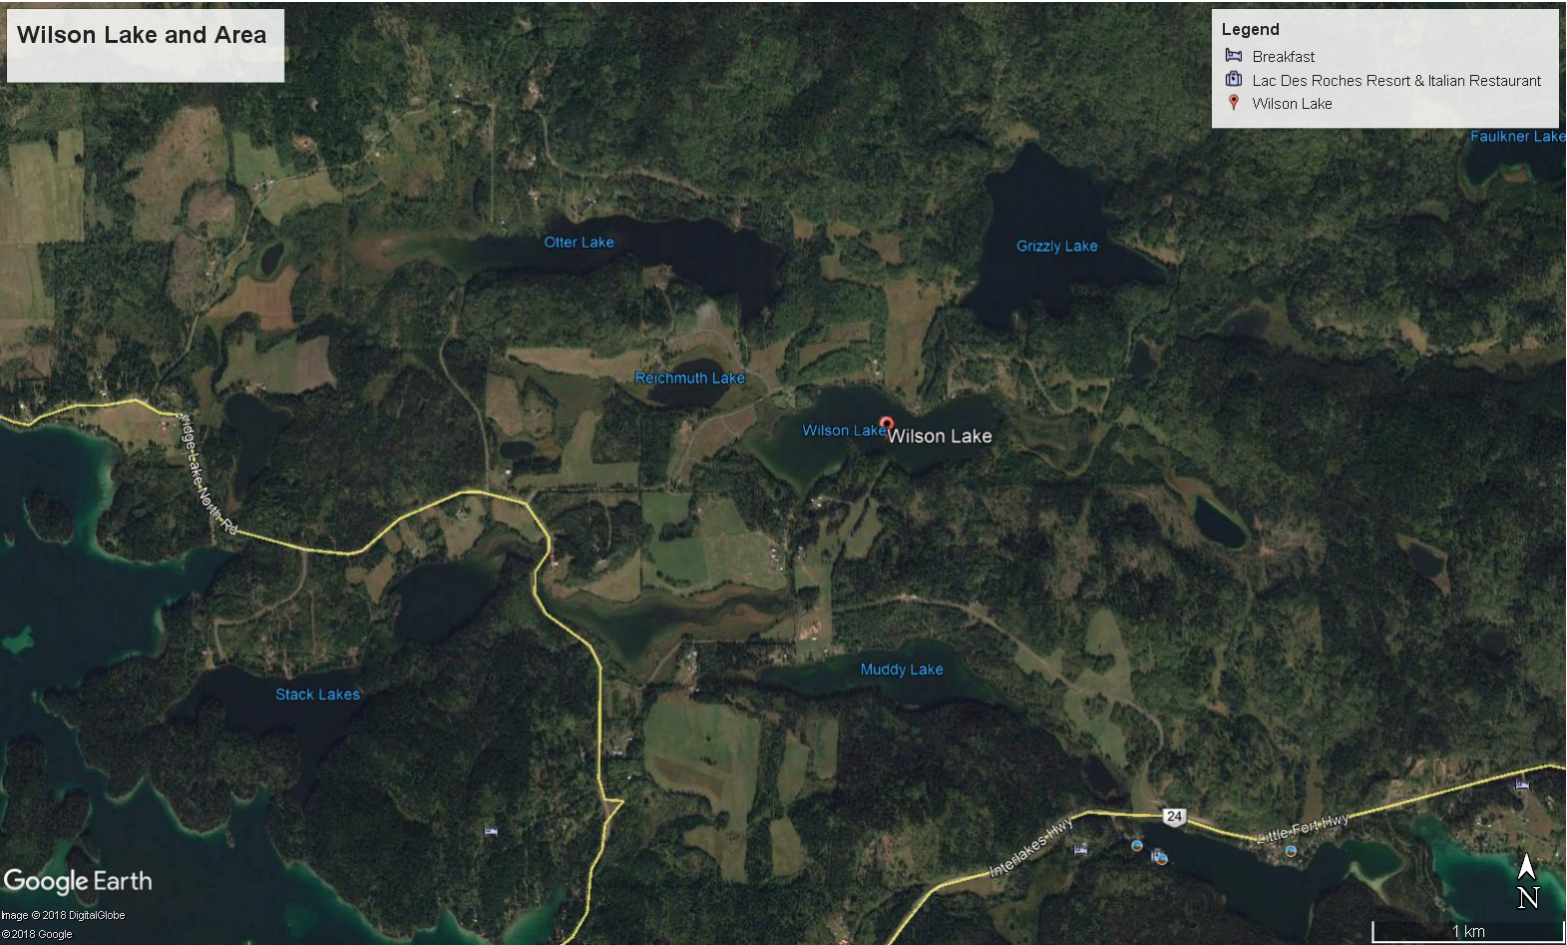

Wilson Lake and Area

Legend

-  Breakfast
-  Lac Des Roches Resort & Italian Restaurant
-  Wilson Lake

Google Earth

Image © 2018 DigitalGlobe
© 2018 Google