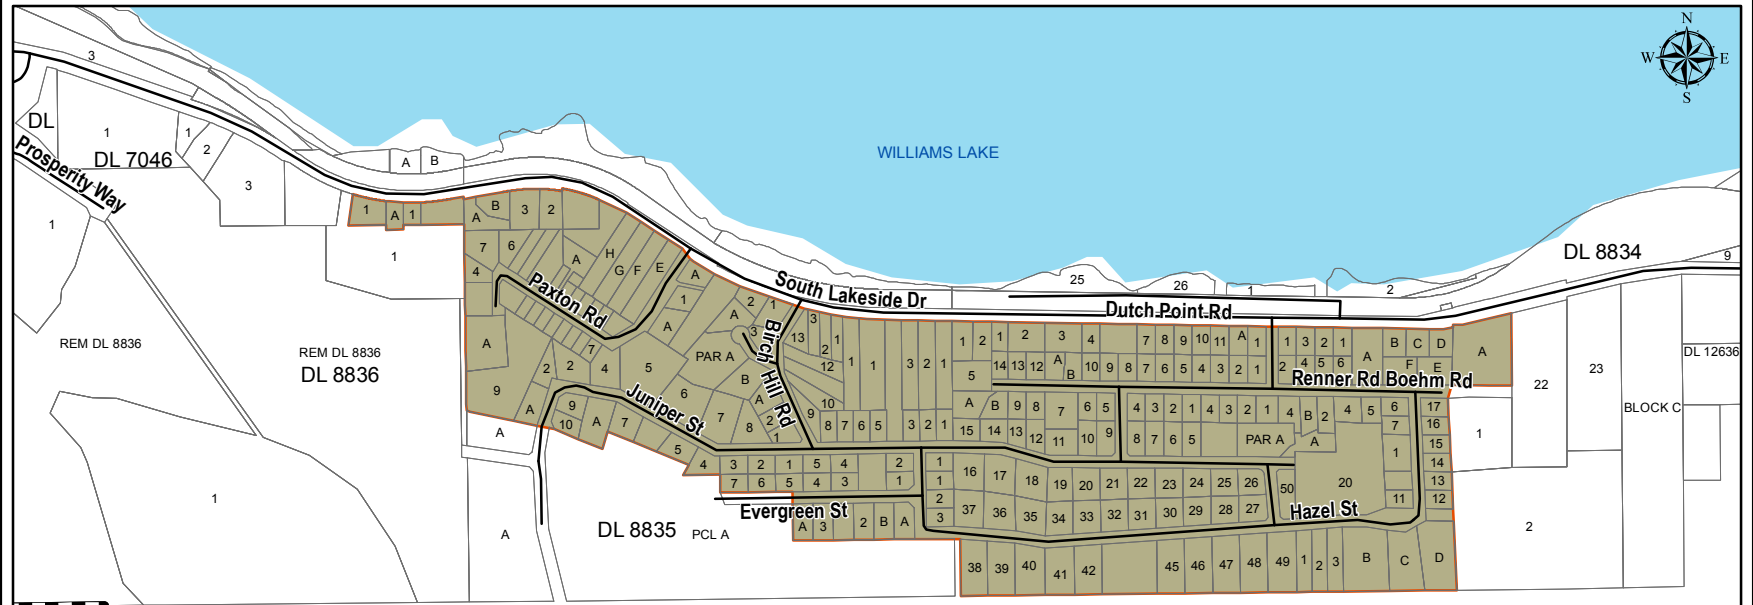

South Lakeside Streetlighting Service Area

"City of Williams Lake"

South Lakeside Streetlighting Service Area
 City of Williams Lake Boundary
 Parcels
 Roads