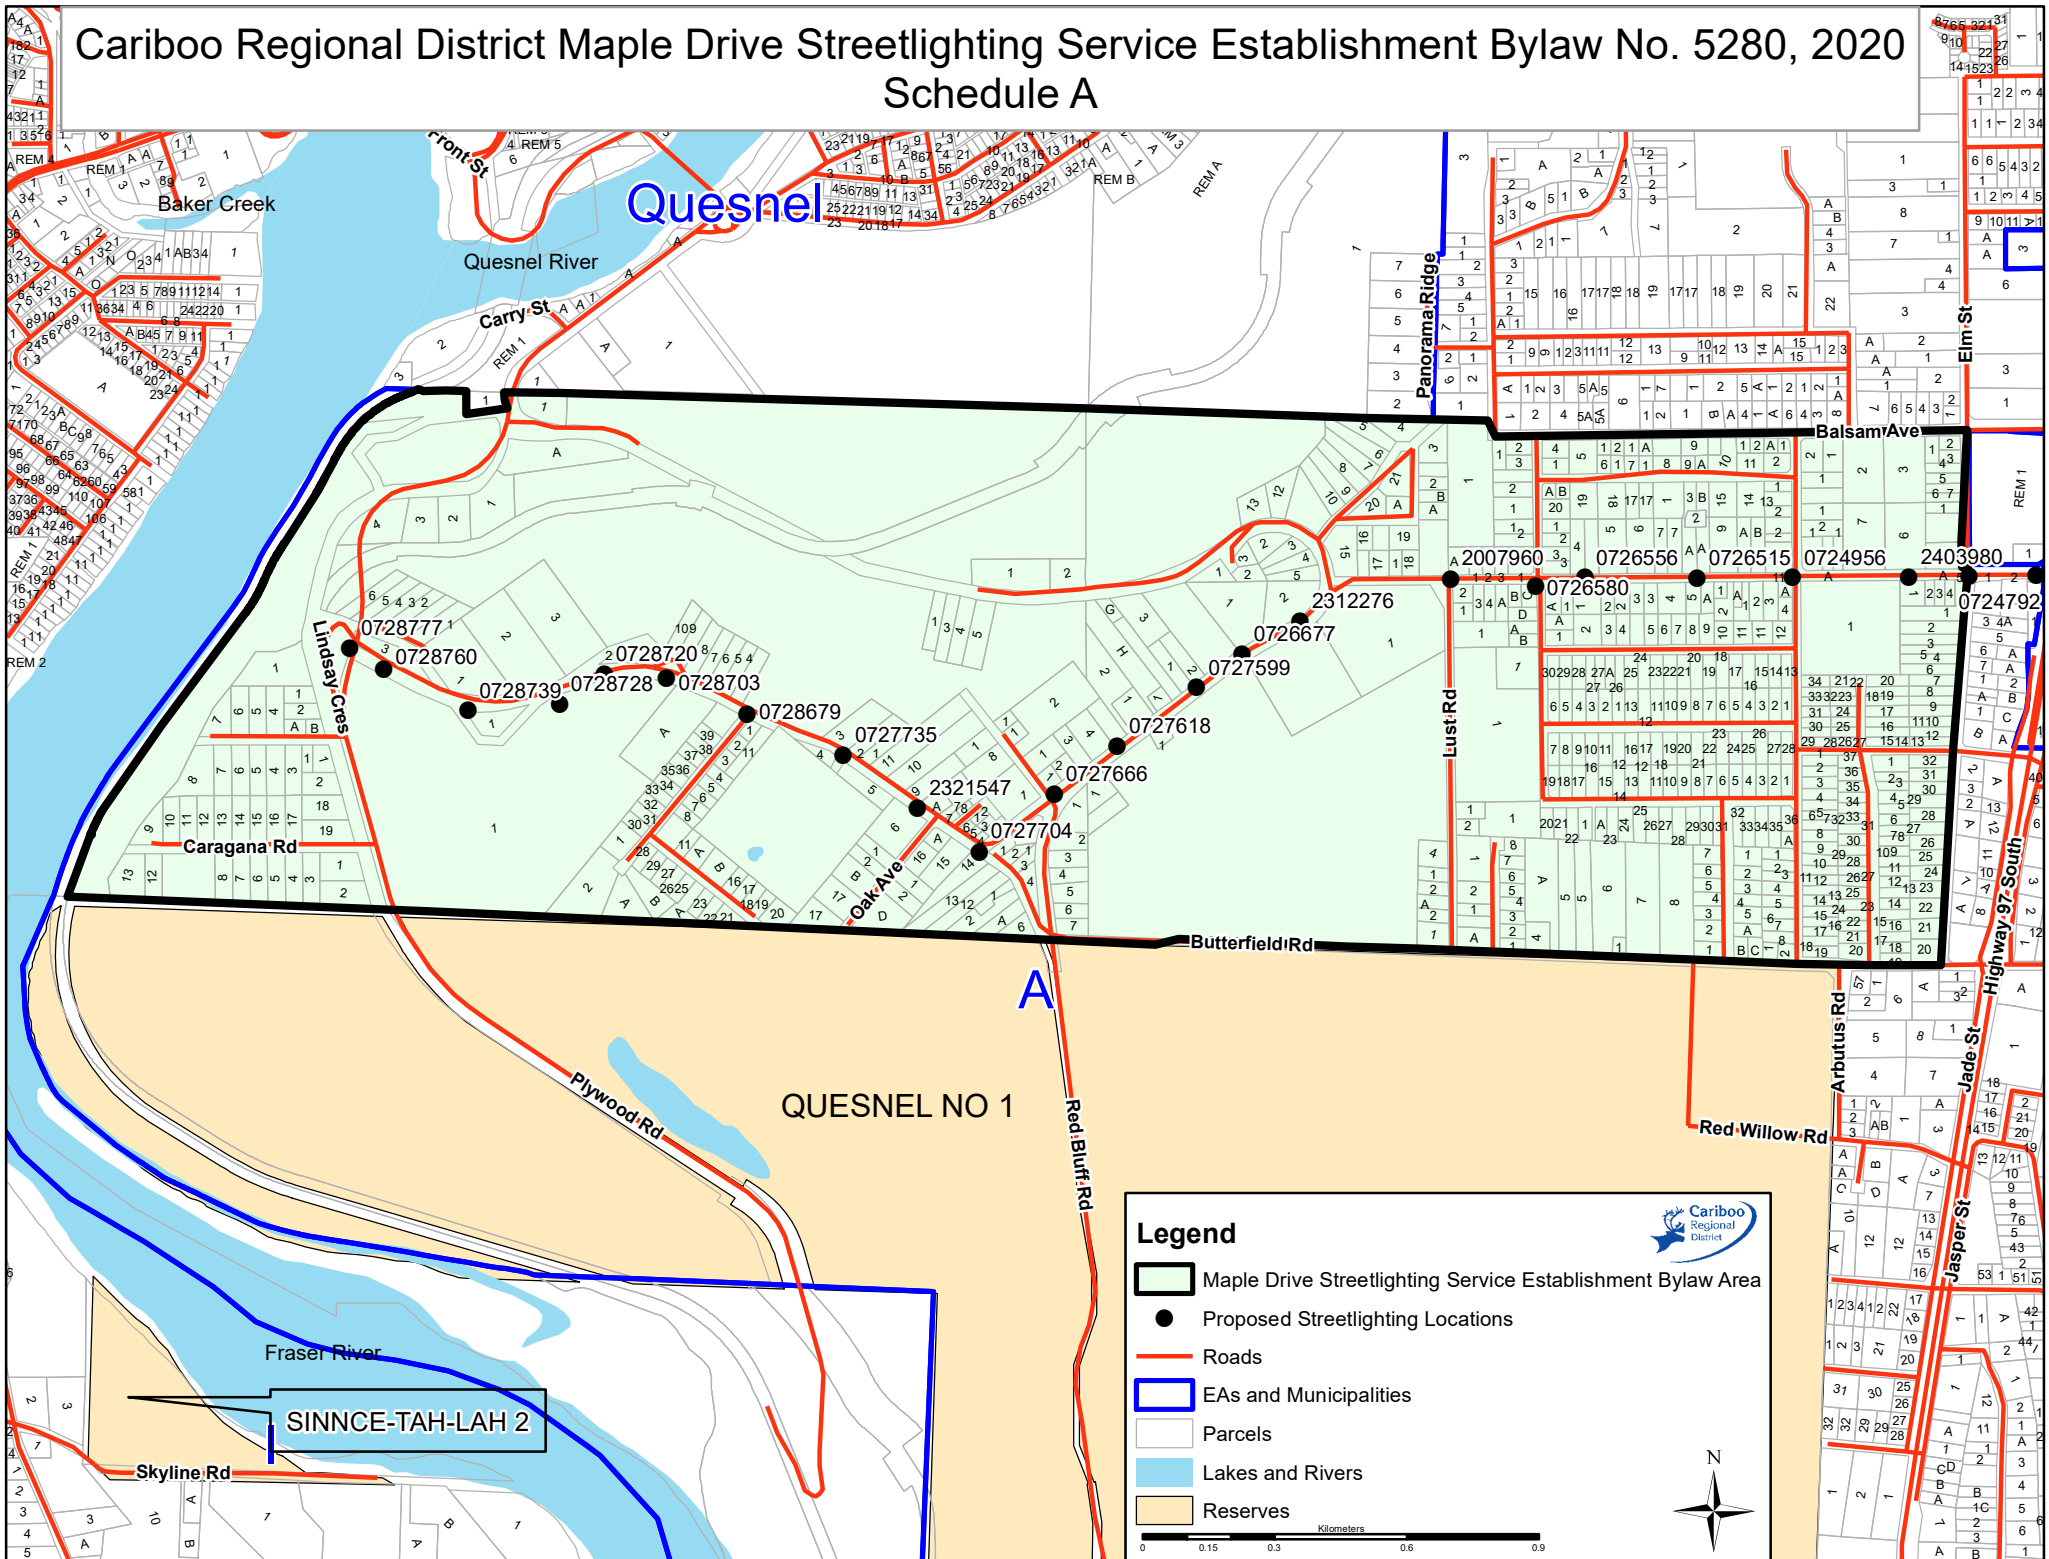

Cariboo Regional District Maple Drive Streetlighting Service Establishment Bylaw No. 5280, 2020 Schedule A

Legend

- Maple Drive Streetlighting Service Establishment Bylaw Area
- Proposed Streetlighting Locations
- Roads
- EAs and Municipalities
- Parcels
- Lakes and Rivers
- Reserves

Cariboo Regional District

Kilometers
0 0.15 0.3 0.6 0.9

N