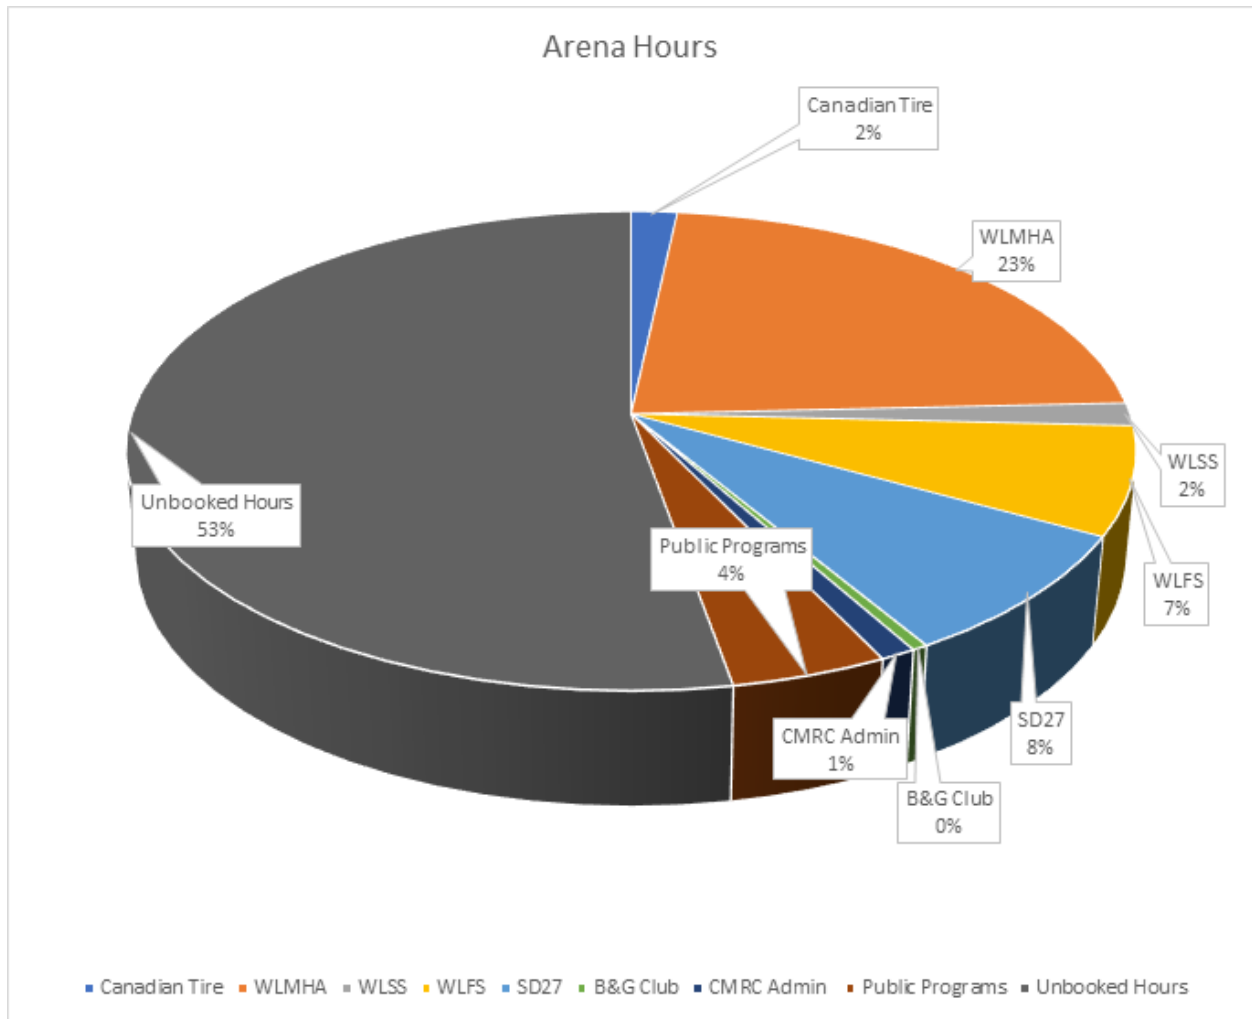

# January 2021 - Facility Usage Report

### Gibraltar Room Hours

■ Public Programs ■ WLMHA ■ WLB ■ CMRC Admin ■ City of WL ■ SD27 ■ Unbooked Hours