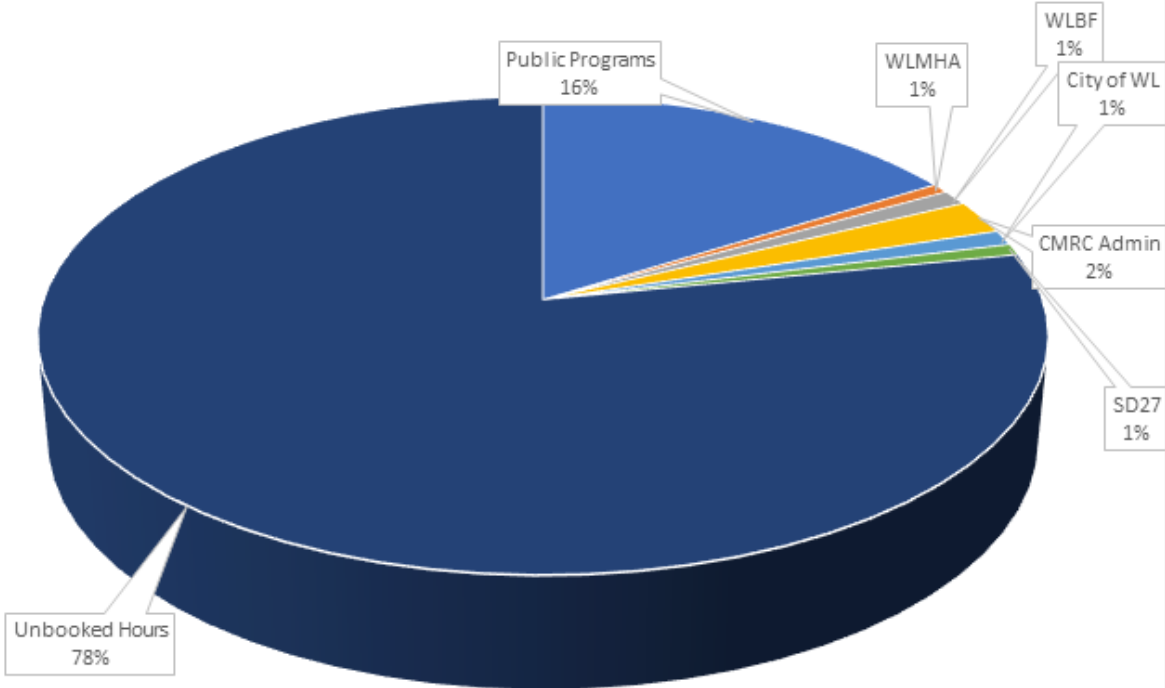

# January 2021 - Facility Usage Report

### Gibraltar Room Hours

■ Public Programs ■ WLMHA ■ WLB ■ CMRC Admin ■ City of WL ■ SD27 ■ Unbooked Hours