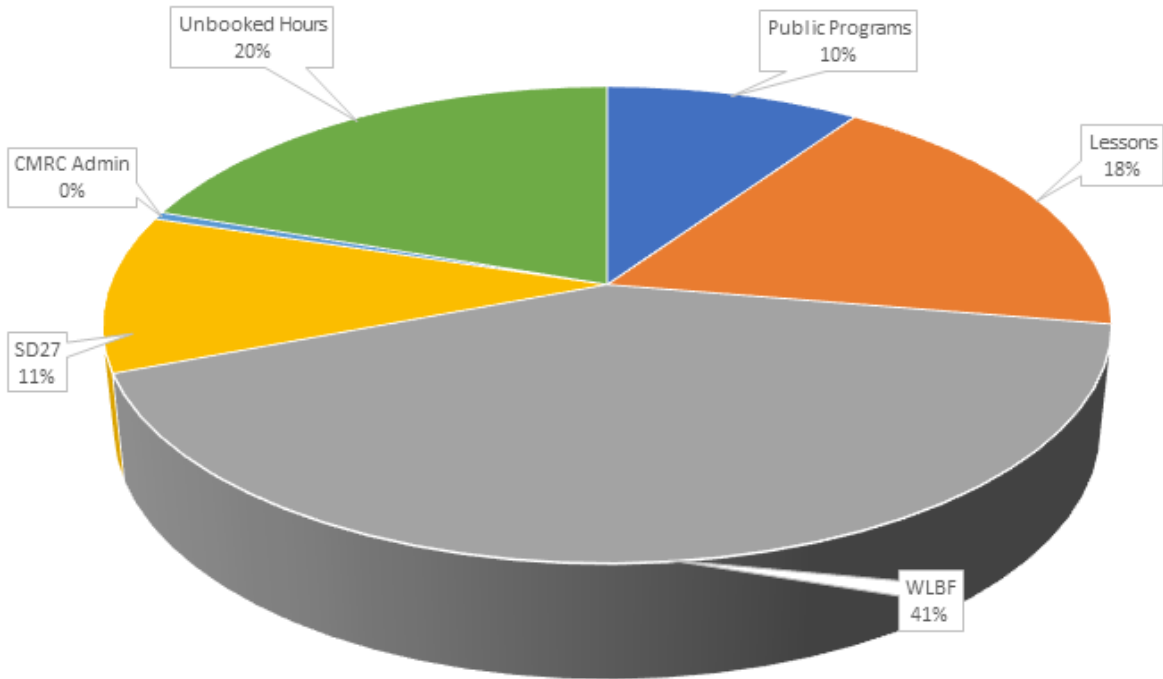

Pool Hours

■ Public Programs ■ Lessons ■ WLBF ■ SD27 ■ CMRC Admin ■ Unbooked Hours