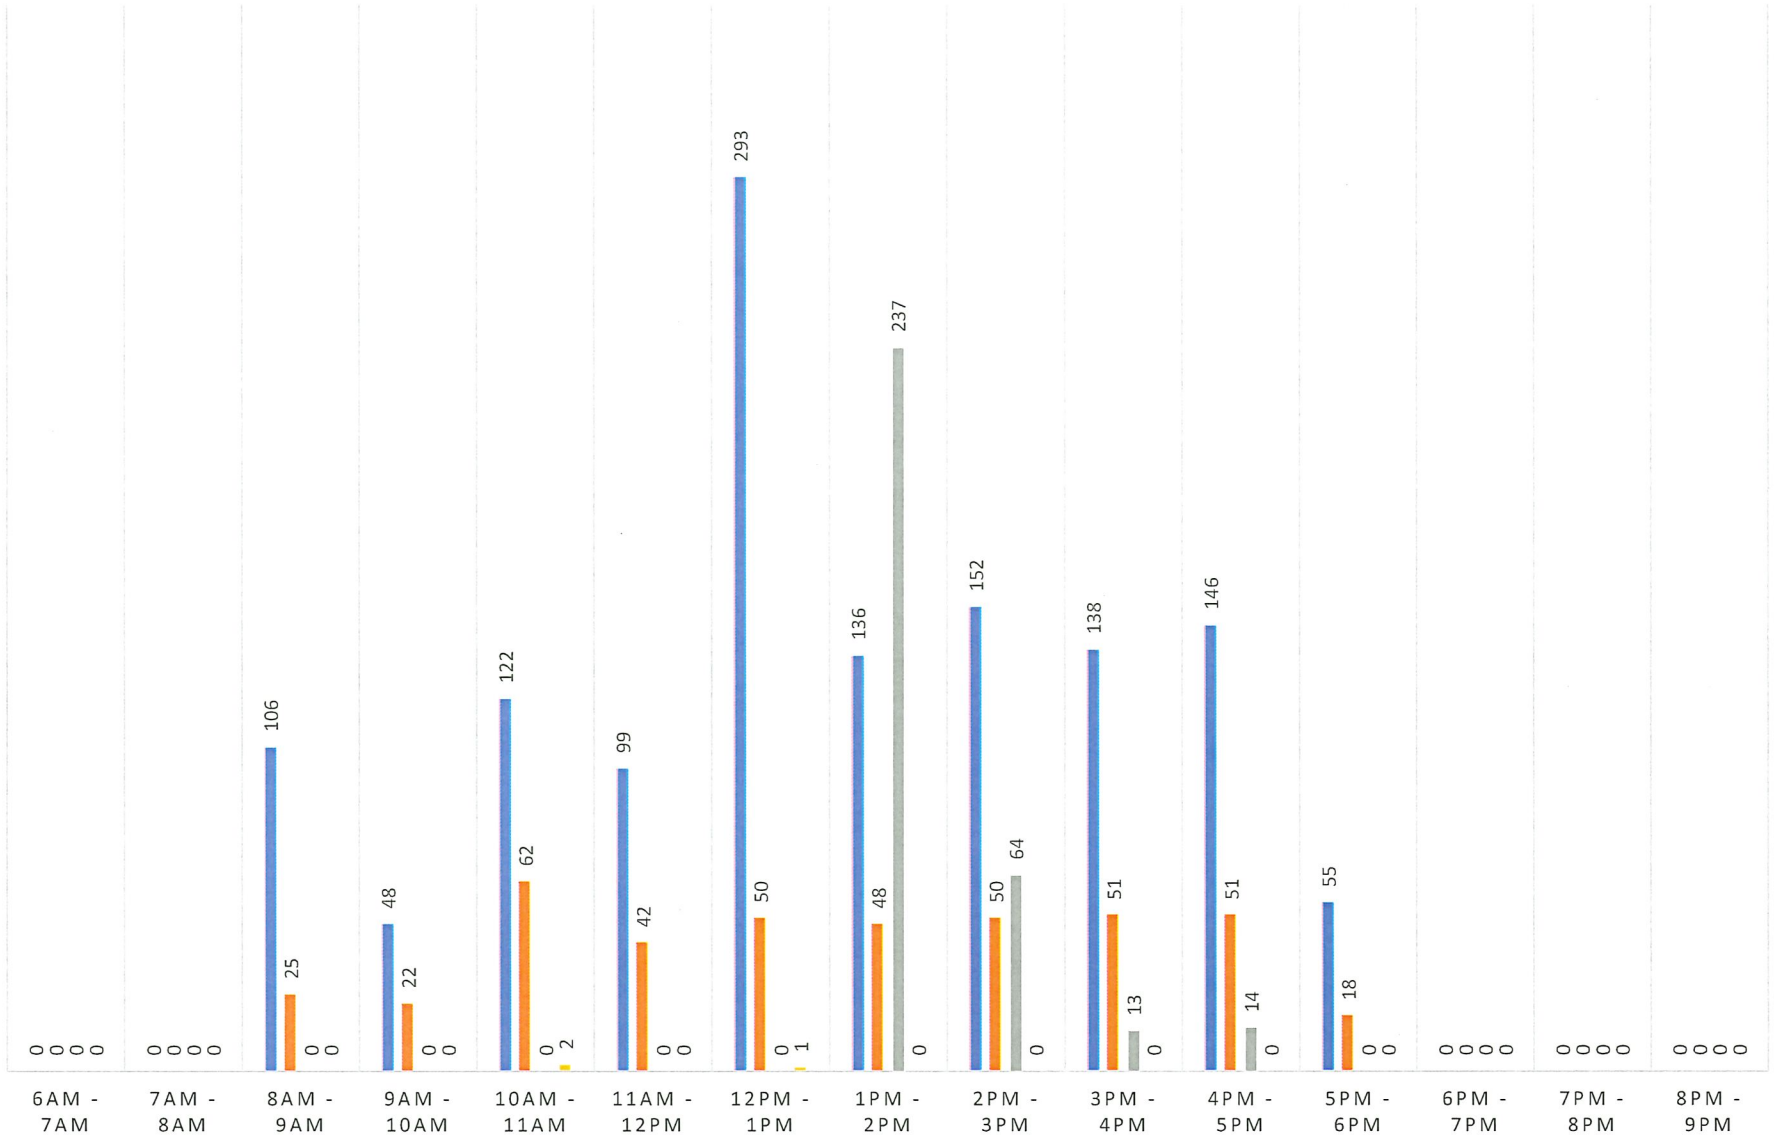

JANUARY WEEKDAYS

■ Pool ■ Gym ■ Arena ■ Shower

JANUARY WEEKENDS

■ Pool ■ Gym ■ Arena ■ Shower

JANUARY TOTAL

■ Pool ■ Gym ■ Arena ■ Shower

February		6am -7am	7am - 8am	8am - 9am	9am - 10am	10am - 11am	11am - 12pm	12pm - 1pm	1pm - 2pm	2pm - 3pm	3pm - 4pm	4pm - 5pm	5pm - 6pm	6pm - 7pm	7pm - 8pm	8pm - 9pm	
1	Pool	6	4	6	5	0	18	4	2	6	17	11	4	10	9	0	102
	Gym	8	1	7	9	5	5	11	6	9	9	9	8	8	2	1	98
	Arena																0
	Shower																0
2	Pool	13		16	1	3	10	10	10	3	17	32	17	20	5		157
	Gym	8	10	7	4	7	10	6	7		21	8	7	7	9	6	117
	Arena			1													1
	Shower																0
3	Pool	13	4	6	2	4	4	10	3	6	18	11	10	13	12	1	117
	Gym	10	8	2	4	9	4	11	4	4	11	11	9	9	6	2	104
	Arena						1										1
	Shower																0
4	Pool	14	2	13	14	4	7	15	3	4	22	33	19	20	12		182
	Gym	5	5	6	5	6	10	5	2	5	4	7	8	9	4		81
	Arena			2													2
	Shower										1						1
5	Pool	12	5	2	11	8	5	5	3	4	33	2	21	24	6		141
	Gym	5		1	2	5	3	5	7	1	6	10	9	6	4	2	66
	Arena																0
	Shower																0
6	Pool			32	10	16	15	26	16	16	27	13	5				176
	Gym			2	4	4	3	6	5	4	4	6	4				42
	Arena								23	19							42
	Shower																0
7	Pool			14	5	18	11	42	11	30	23	27	2				183
	Gym				1	6		6	2	1	4	8					28
	Arena							4	12	19							35
	Shower							2									2
8	Pool	7	2	5	4	6	24	5	4	6	18	20	10	14		3	128
	Gym	7	4	5	7	10	10	3	4	10	20	11	12	13	8		124
	Arena																0
	Shower																0
9	Pool	15	2	5	7	5	6	7	9	2	41	33	30	20	10	2	194
	Gym	11	3	8	3	10	7	10	5	5	8	11	7	7	2	2	99
	Arena																0
	Shower																0
10	Pool	12	3	3	10	2	3	14	3	1	19	18	15	27	4	5	139
	Gym	9	3	3	1	7	8	4	12	5	13	8	5	6	4	2	90
	Arena																0
	Shower																0
11	Pool	15		7	15	8	6	9	8	1	25	25	13	34	7	1	174
	Gym	6	3	5	3	8	9	6	9	1	7	8	2	10	2	1	80
	Arena				3									44			47
	Shower																0
12	Pool	13	3	2	25	9	13	22	12	18	27	13	32	25	3	2	219
	Gym	8	3	1	5	8	5	4	9	4	5	4	11	13	4	0	84
	Arena							2	3								5
	Shower																0
13	Pool			28	18	20	9	37	12	30	27	18	12				211
	Gym			3	4	5	4	9	8	7	10	9	5				64
	Arena								9	2							11
	Shower																0
	Pool			15	6	11		46	15	15	21	32	4				165