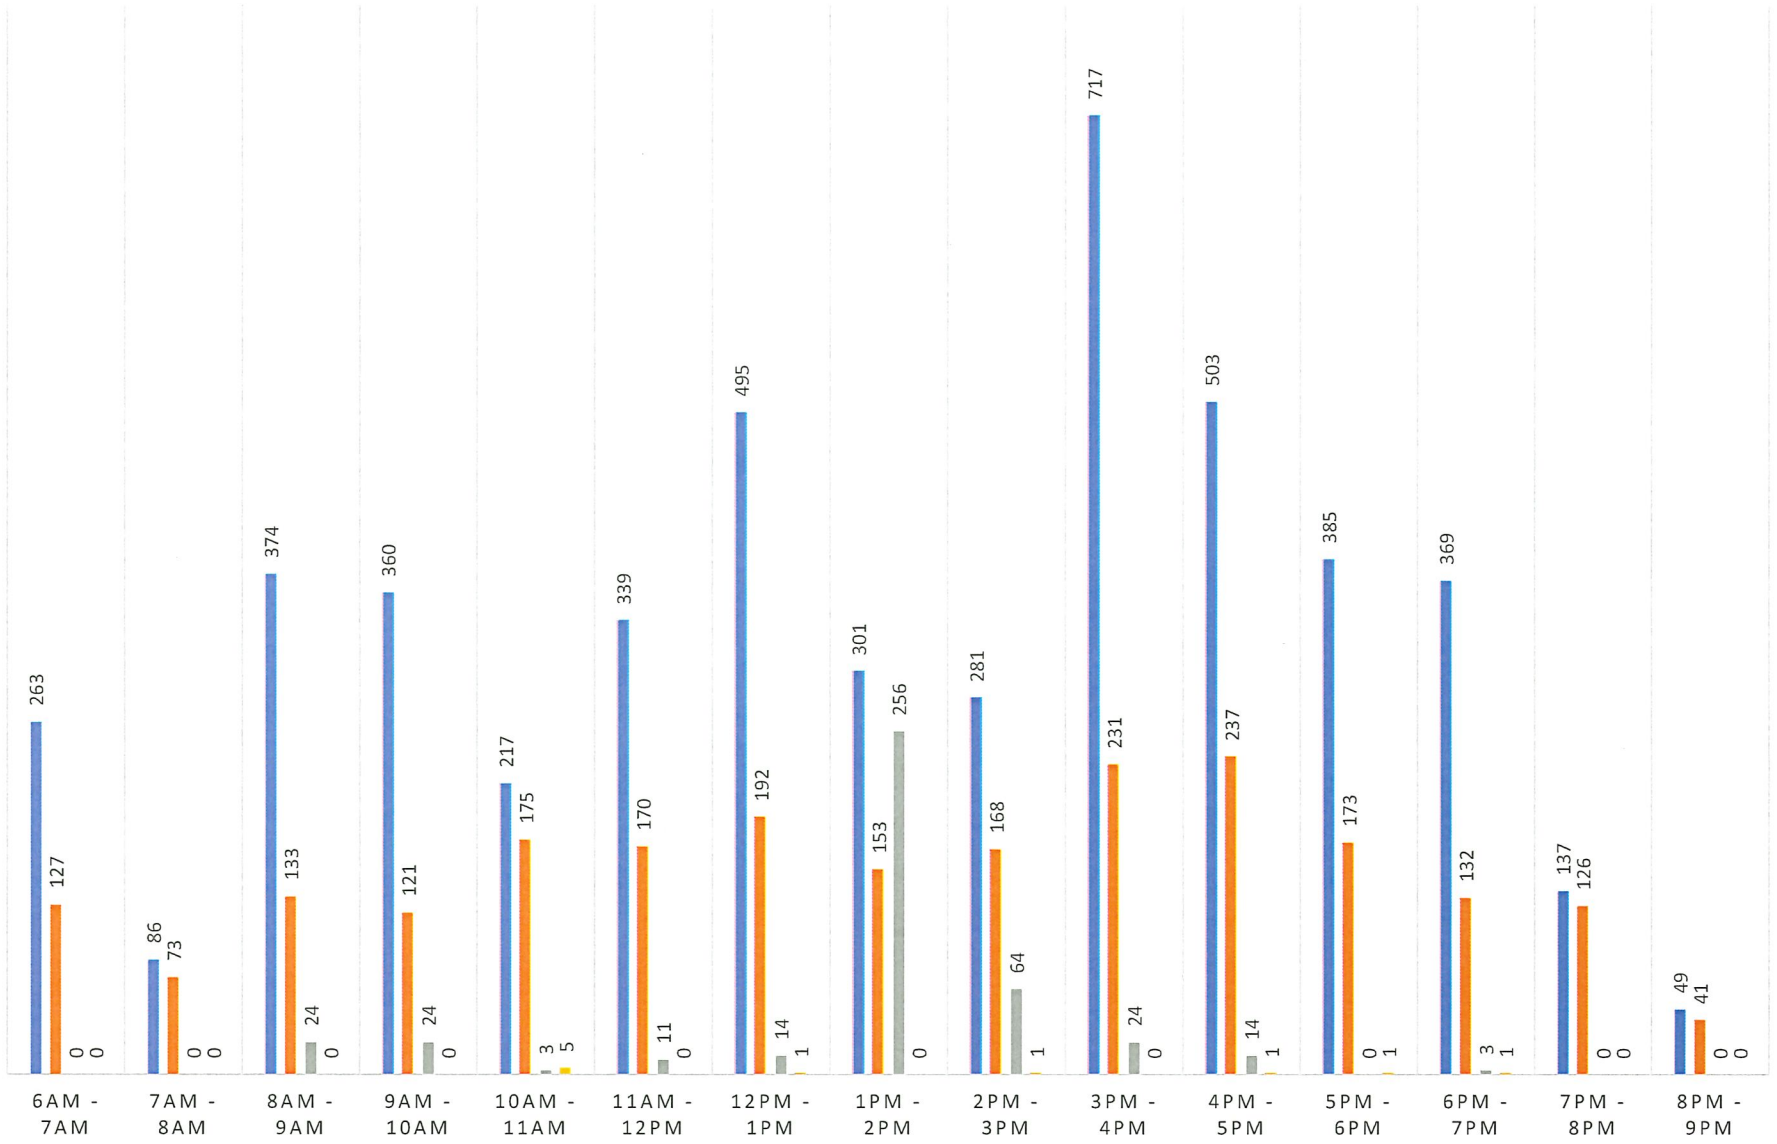

JANUARY WEEKDAYS

■ Pool ■ Gym ■ Arena ■ Shower

JANUARY WEEKENDS

■ Pool ■ Gym ■ Arena ■ Shower

JANUARY TOTAL

■ Pool ■ Gym ■ Arena ■ Shower

February		6am -7am	7am - 8am	8am - 9am	9am - 10am	10am - 11am	11am - 12pm	12pm - 1pm	1pm - 2pm	2pm - 3pm	3pm - 4pm	4pm - 5pm	5pm - 6pm	6pm - 7pm	7pm - 8pm	8pm - 9pm	
1	Pool	6	4	6	5	0	18	4	2	6	17	11	4	10	9	0	102
	Gym	8	1	7	9	5	5	11	6	9	9	9	8	8	2	1	98
	Arena																0
	Shower																0
2	Pool	13		16	1	3	10	10	10	3	17	32	17	20	5		157
	Gym	8	10	7	4	7	10	6	7		21	8	7	7	9	6	117
	Arena			1													1
	Shower																0
3	Pool	13	4	6	2	4	4	10	3	6	18	11	10	13	12	1	117
	Gym	10	8	2	4	9	4	11	4	4	11	11	9	9	6	2	104
	Arena						1										1
	Shower																0
4	Pool	14	2	13	14	4	7	15	3	4	22	33	19	20	12		182
	Gym	5	5	6	5	6	10	5	2	5	4	7	8	9	4		81
	Arena			2													2
	Shower										1						1
5	Pool	12	5	2	11	8	5	5	3	4	33	2	21	24	6		141
	Gym	5		1	2	5	3	5	7	1	6	10	9	6	4	2	66
	Arena																0
	Shower																0
6	Pool			32	10	16	15	26	16	16	27	13	5				176
	Gym			2	4	4	3	6	5	4	4	6	4				42
	Arena								23	19							42
	Shower																0
7	Pool			14	5	18	11	42	11	30	23	27	2				183
	Gym				1	6		6	2	1	4	8					28
	Arena							4	12	19							35
	Shower							2									2
8	Pool	7	2	5	4	6	24	5	4	6	18	20	10	14		3	128
	Gym	7	4	5	7	10	10	3	4	10	20	11	12	13	8		124
	Arena																0
	Shower																0
9	Pool	15	2	5	7	5	6	7	9	2	41	33	30	20	10	2	194
	Gym	11	3	8	3	10	7	10	5	5	8	11	7	7	2	2	99
	Arena																0
	Shower																0
10	Pool	12	3	3	10	2	3	14	3	1	19	18	15	27	4	5	139
	Gym	9	3	3	1	7	8	4	12	5	13	8	5	6	4	2	90
	Arena																0
	Shower																0
11	Pool	15		7	15	8	6	9	8	1	25	25	13	34	7	1	174
	Gym	6	3	5	3	8	9	6	9	1	7	8	2	10	2	1	80
	Arena				3									44			47
	Shower																0
12	Pool	13	3	2	25	9	13	22	12	18	27	13	32	25	3	2	219
	Gym	8	3	1	5	8	5	4	9	4	5	4	11	13	4	0	84
	Arena							2	3								5
	Shower																0
13	Pool			28	18	20	9	37	12	30	27	18	12				211
	Gym			3	4	5	4	9	8	7	10	9	5				64
	Arena								9	2							11
	Shower																0
	Pool			15	6	11		46	15	15	21	32	4				165