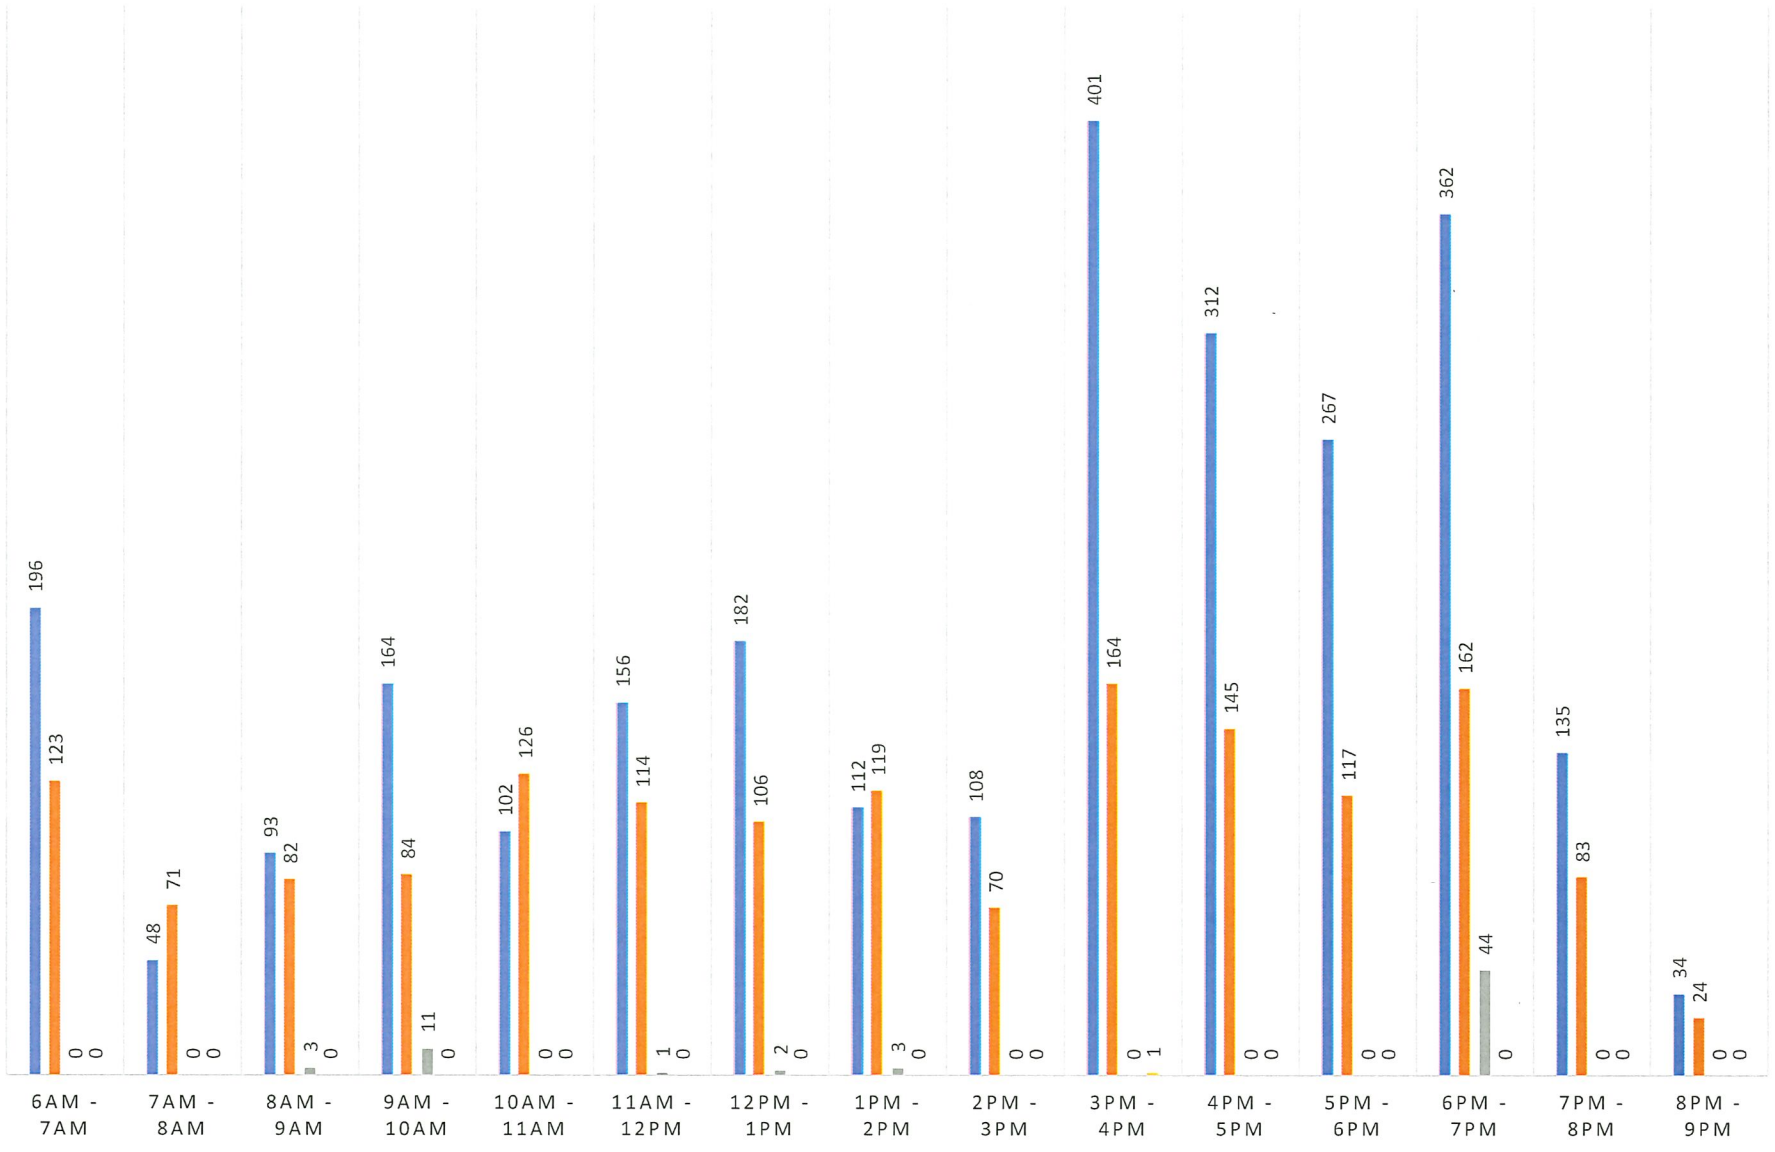

FEBRUARY WEEKDAYS

■ Pool ■ Gym ■ Arena ■ Shower