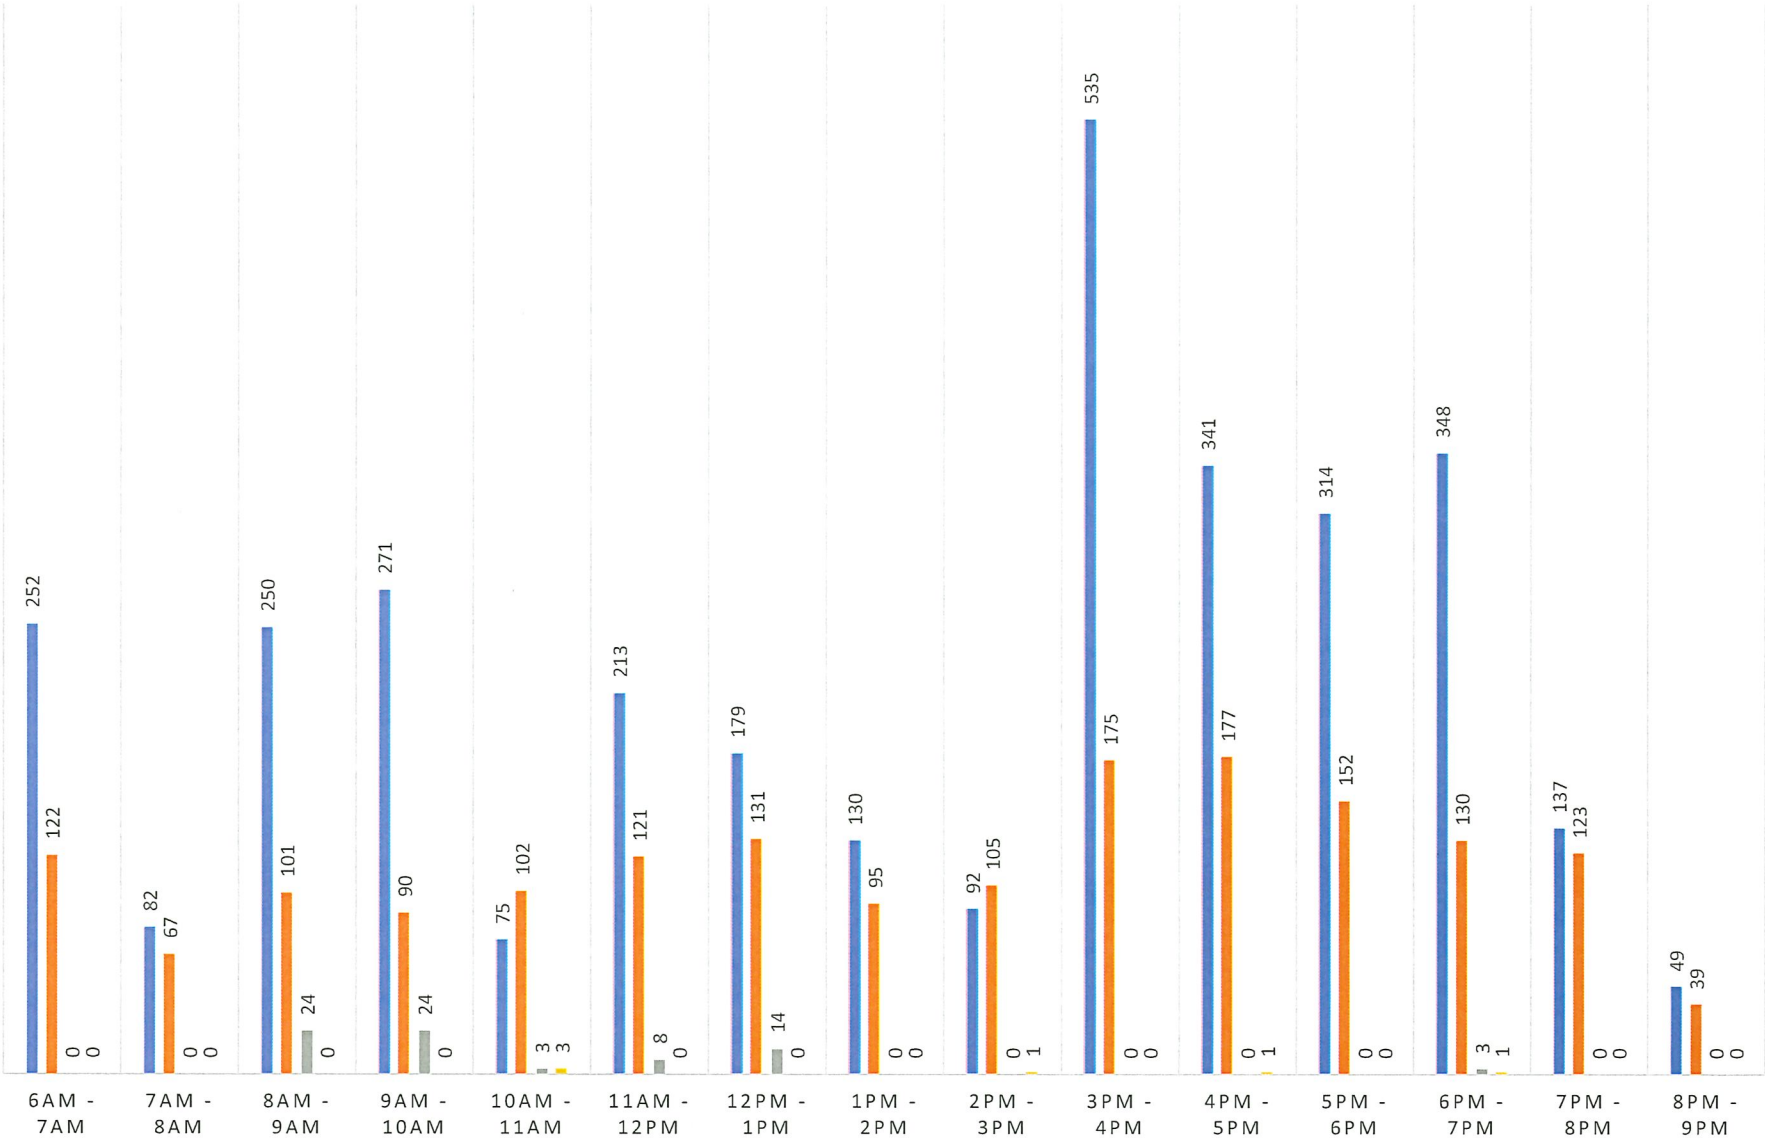

JANUARY WEEKDAYS

■ Pool ■ Gym ■ Arena ■ Shower

JANUARY WEEKENDS

■ Pool ■ Gym ■ Arena ■ Shower

JANUARY TOTAL

■ Pool ■ Gym ■ Arena ■ Shower

February		6am -7am	7am - 8am	8am - 9am	9am - 10am	10am - 11am	11am - 12pm	12pm - 1pm	1pm - 2pm	2pm - 3pm	3pm - 4pm	4pm - 5pm	5pm - 6pm	6pm - 7pm	7pm - 8pm	8pm - 9pm	
1	Pool	6	4	6	5	0	18	4	2	6	17	11	4	10	9	0	102
	Gym	8	1	7	9	5	5	11	6	9	9	9	8	8	2	1	98
	Arena																0
	Shower																0
2	Pool	13		16	1	3	10	10	10	3	17	32	17	20	5		157
	Gym	8	10	7	4	7	10	6	7		21	8	7	7	9	6	117
	Arena			1													1
	Shower																0
3	Pool	13	4	6	2	4	4	10	3	6	18	11	10	13	12	1	117
	Gym	10	8	2	4	9	4	11	4	4	11	11	9	9	6	2	104
	Arena						1										1
	Shower																0
4	Pool	14	2	13	14	4	7	15	3	4	22	33	19	20	12		182
	Gym	5	5	6	5	6	10	5	2	5	4	7	8	9	4		81
	Arena			2													2
	Shower										1						1
5	Pool	12	5	2	11	8	5	5	3	4	33	2	21	24	6		141
	Gym	5		1	2	5	3	5	7	1	6	10	9	6	4	2	66
	Arena																0
	Shower																0
6	Pool			32	10	16	15	26	16	16	27	13	5				176
	Gym			2	4	4	3	6	5	4	4	6	4				42
	Arena								23	19							42
	Shower																0
7	Pool			14	5	18	11	42	11	30	23	27	2				183
	Gym				1	6		6	2	1	4	8					28
	Arena							4	12	19							35
	Shower							2									2
8	Pool	7	2	5	4	6	24	5	4	6	18	20	10	14		3	128
	Gym	7	4	5	7	10	10	3	4	10	20	11	12	13	8		124
	Arena																0
	Shower																0
9	Pool	15	2	5	7	5	6	7	9	2	41	33	30	20	10	2	194
	Gym	11	3	8	3	10	7	10	5	5	8	11	7	7	2	2	99
	Arena																0
	Shower																0
10	Pool	12	3	3	10	2	3	14	3	1	19	18	15	27	4	5	139
	Gym	9	3	3	1	7	8	4	12	5	13	8	5	6	4	2	90
	Arena																0
	Shower																0
11	Pool	15		7	15	8	6	9	8	1	25	25	13	34	7	1	174
	Gym	6	3	5	3	8	9	6	9	1	7	8	2	10	2	1	80
	Arena				3									44			47
	Shower																0
12	Pool	13	3	2	25	9	13	22	12	18	27	13	32	25	3	2	219
	Gym	8	3	1	5	8	5	4	9	4	5	4	11	13	4	0	84
	Arena							2	3								5
	Shower																0
13	Pool			28	18	20	9	37	12	30	27	18	12				211
	Gym			3	4	5	4	9	8	7	10	9	5				64
	Arena								9	2							11
	Shower																0
	Pool			15	6	11		46	15	15	21	32	4				165