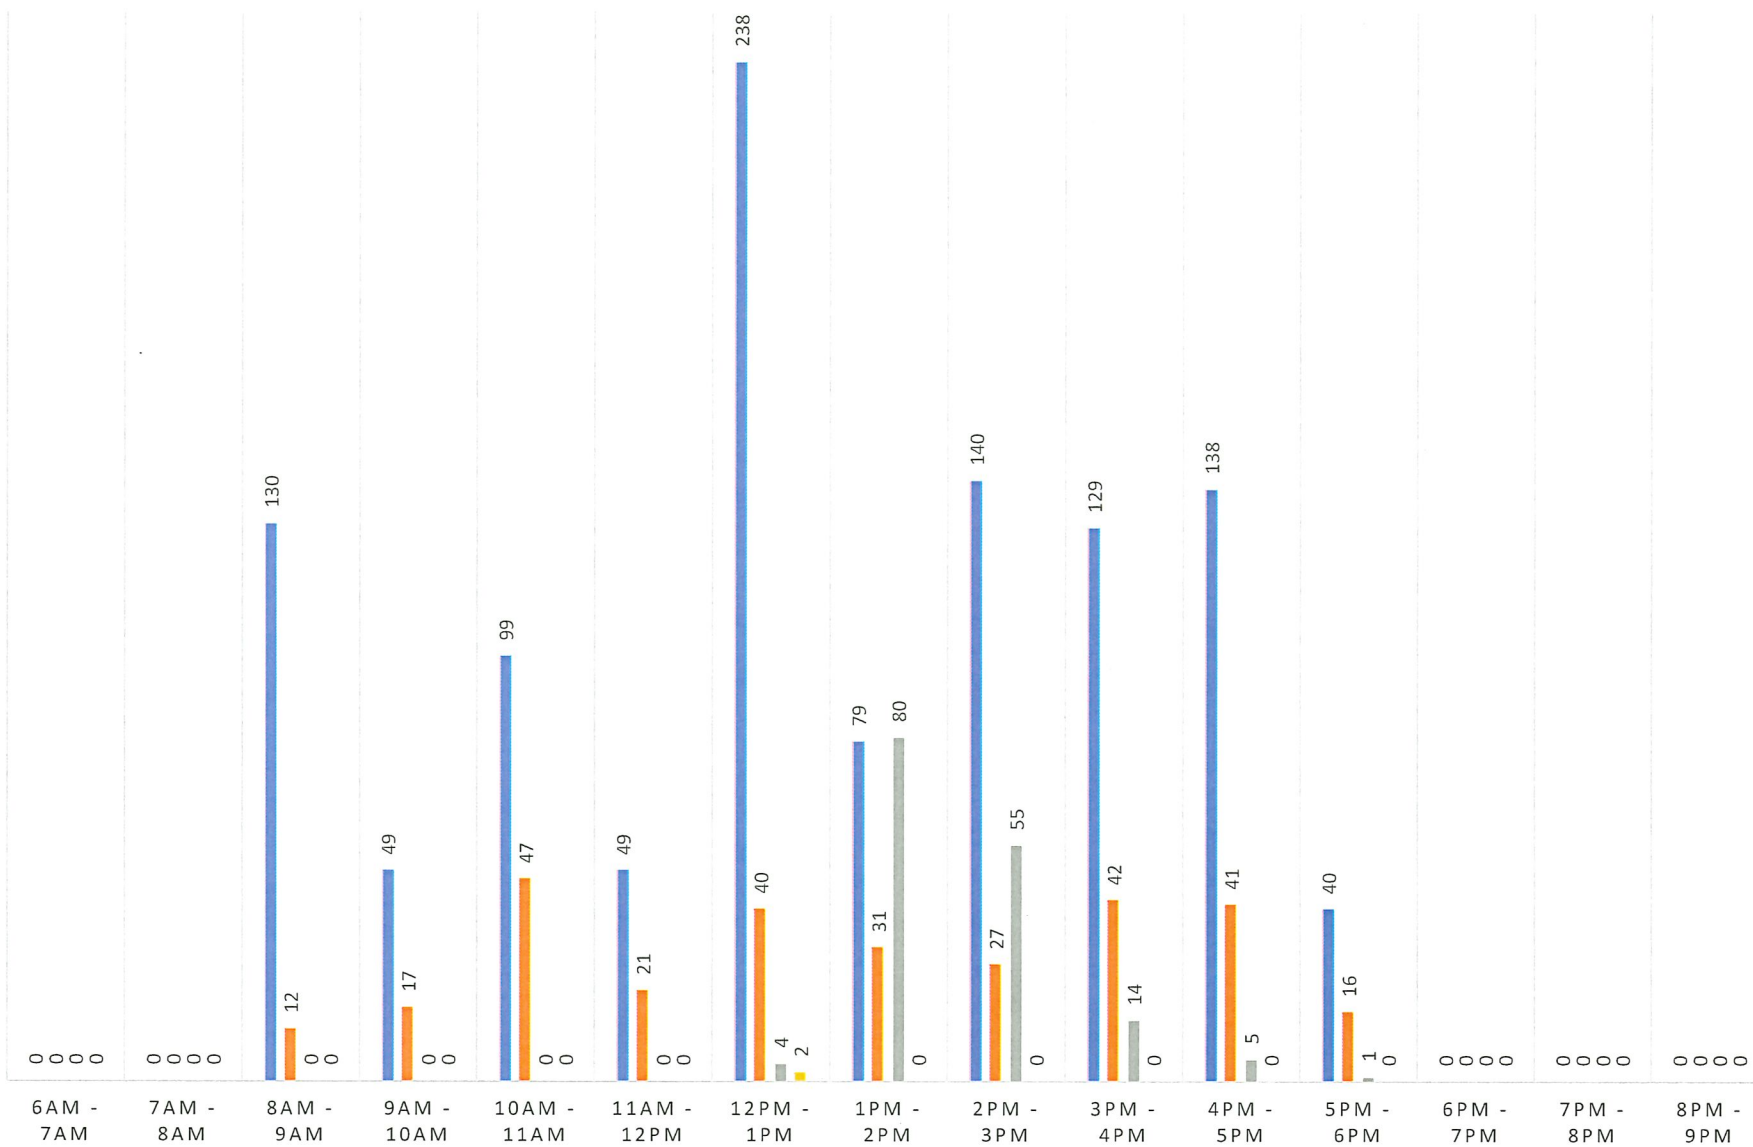

FEBRUARY WEEKENDS

■ Pool ■ Gym ■ Arena ■ Shower