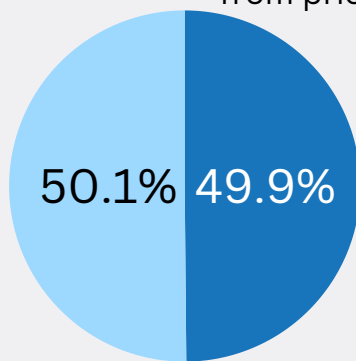

Increased marketing efforts were used in hopes of retaining players, welcoming back players to WLYSA, and bringing in new players interested in the sport.

Volunteers

75

Volunteer Coaches!

Referees

21

Referees

157

Games

Seasons by the Number

2023 Winter Indoor Season

61 Players

Winter Indoor saw an increase of 20 players from 2022 to 2023.

Limitations to our season continually include gym spaces and time flexibility in the spaces available for both our mini and senior age groups.

2022 Spring Season

New or Returning
from prior to 2021

Retained from 2021

698 Players

2023 Spring Season

New or Returning
from prior to 2022

Retained from 2022

715 Players