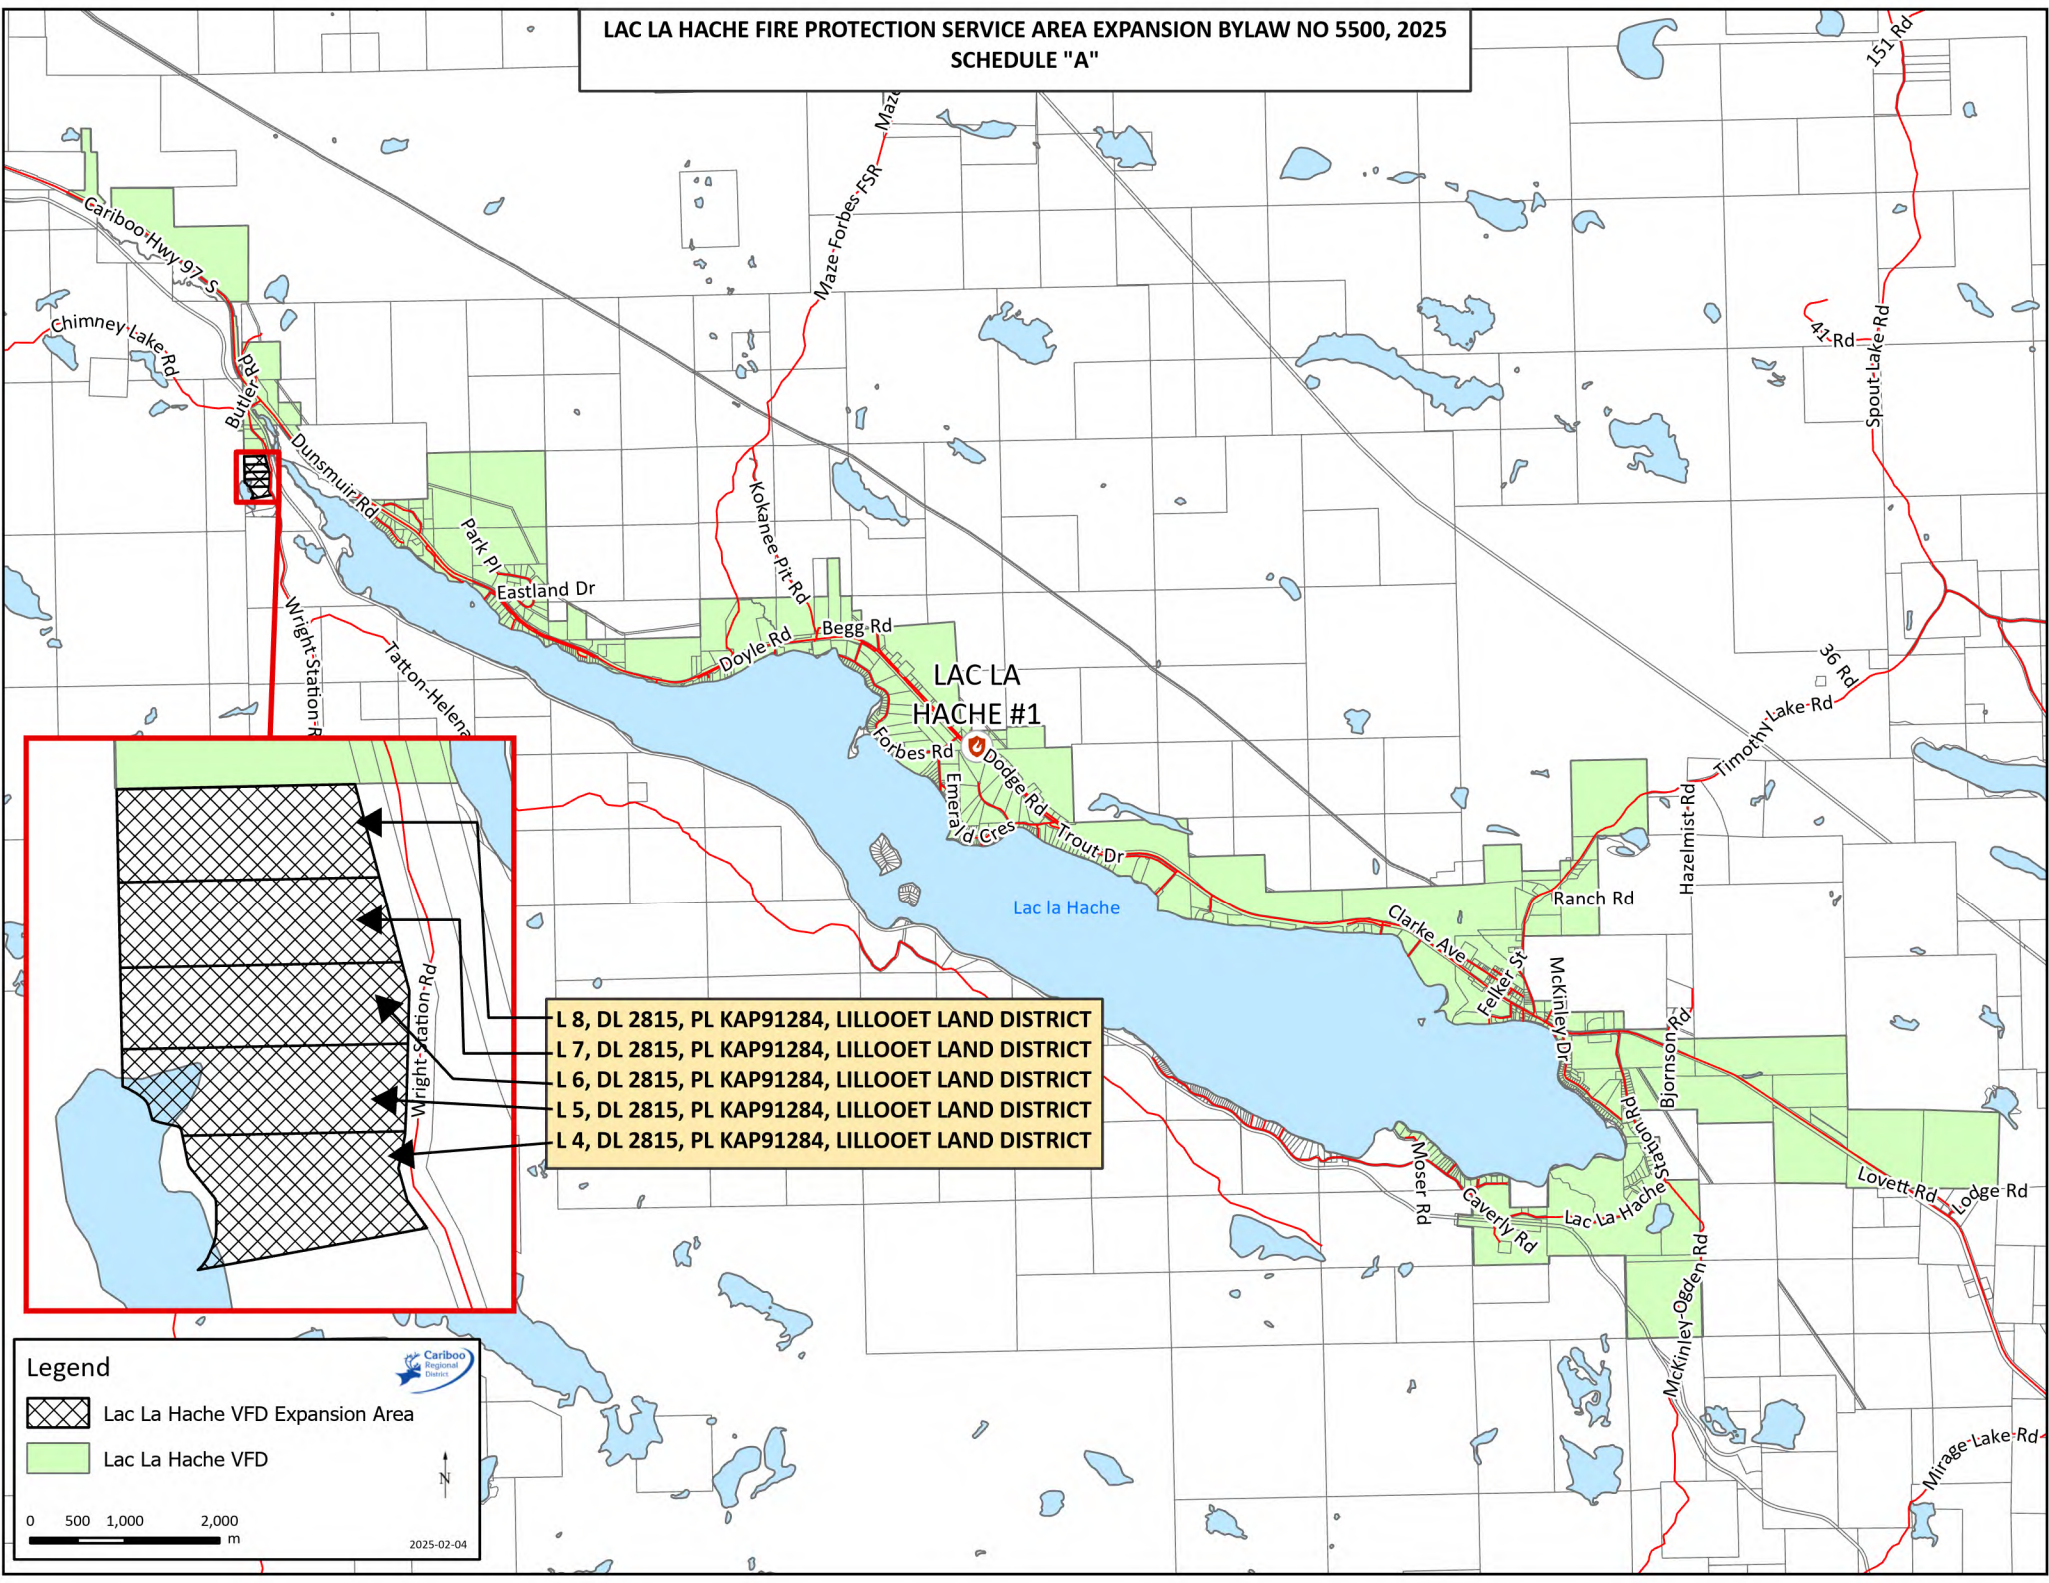

LAC LA HACHE FIRE PROTECTION SERVICE AREA EXPANSION BYLAW NO 5500, 2025
SCHEDULE "A"

- L 8, DL 2815, PL KAP91284, LILLOOET LAND DISTRICT
- L 7, DL 2815, PL KAP91284, LILLOOET LAND DISTRICT
- L 6, DL 2815, PL KAP91284, LILLOOET LAND DISTRICT
- L 5, DL 2815, PL KAP91284, LILLOOET LAND DISTRICT
- L 4, DL 2815, PL KAP91284, LILLOOET LAND DISTRICT

- Legend**
-  Lac La Hache VFD Expansion Area
 -  Lac La Hache VFD

2025-02-04